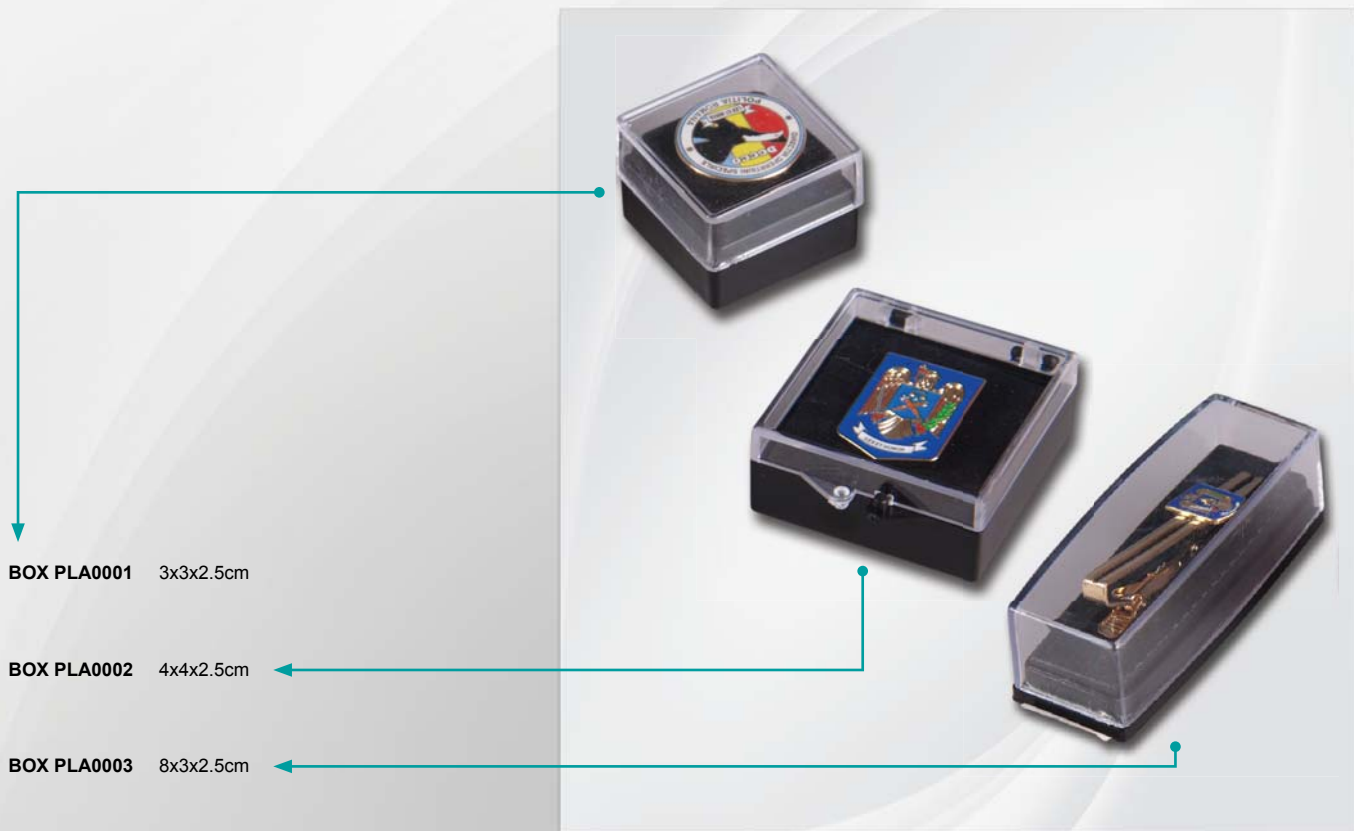

PLASTIC BOXES WITH TRANSPARENT LID FOR MEDALS AND COINS

BOX PLA 0004 10x7x2cm (coin ø 5cm)

BOX PLA 0005 12x12x1.5cm (medal ø 7cm)

11.2

CUTII DIN PLASTIC CU CAPAC TRANSPARENT PENTRU INSIGNE SI ACE DE CRAVATĂ
PLASTIC BOXES WITH TRANSPARENT LID FOR PINS AND TIETACKS